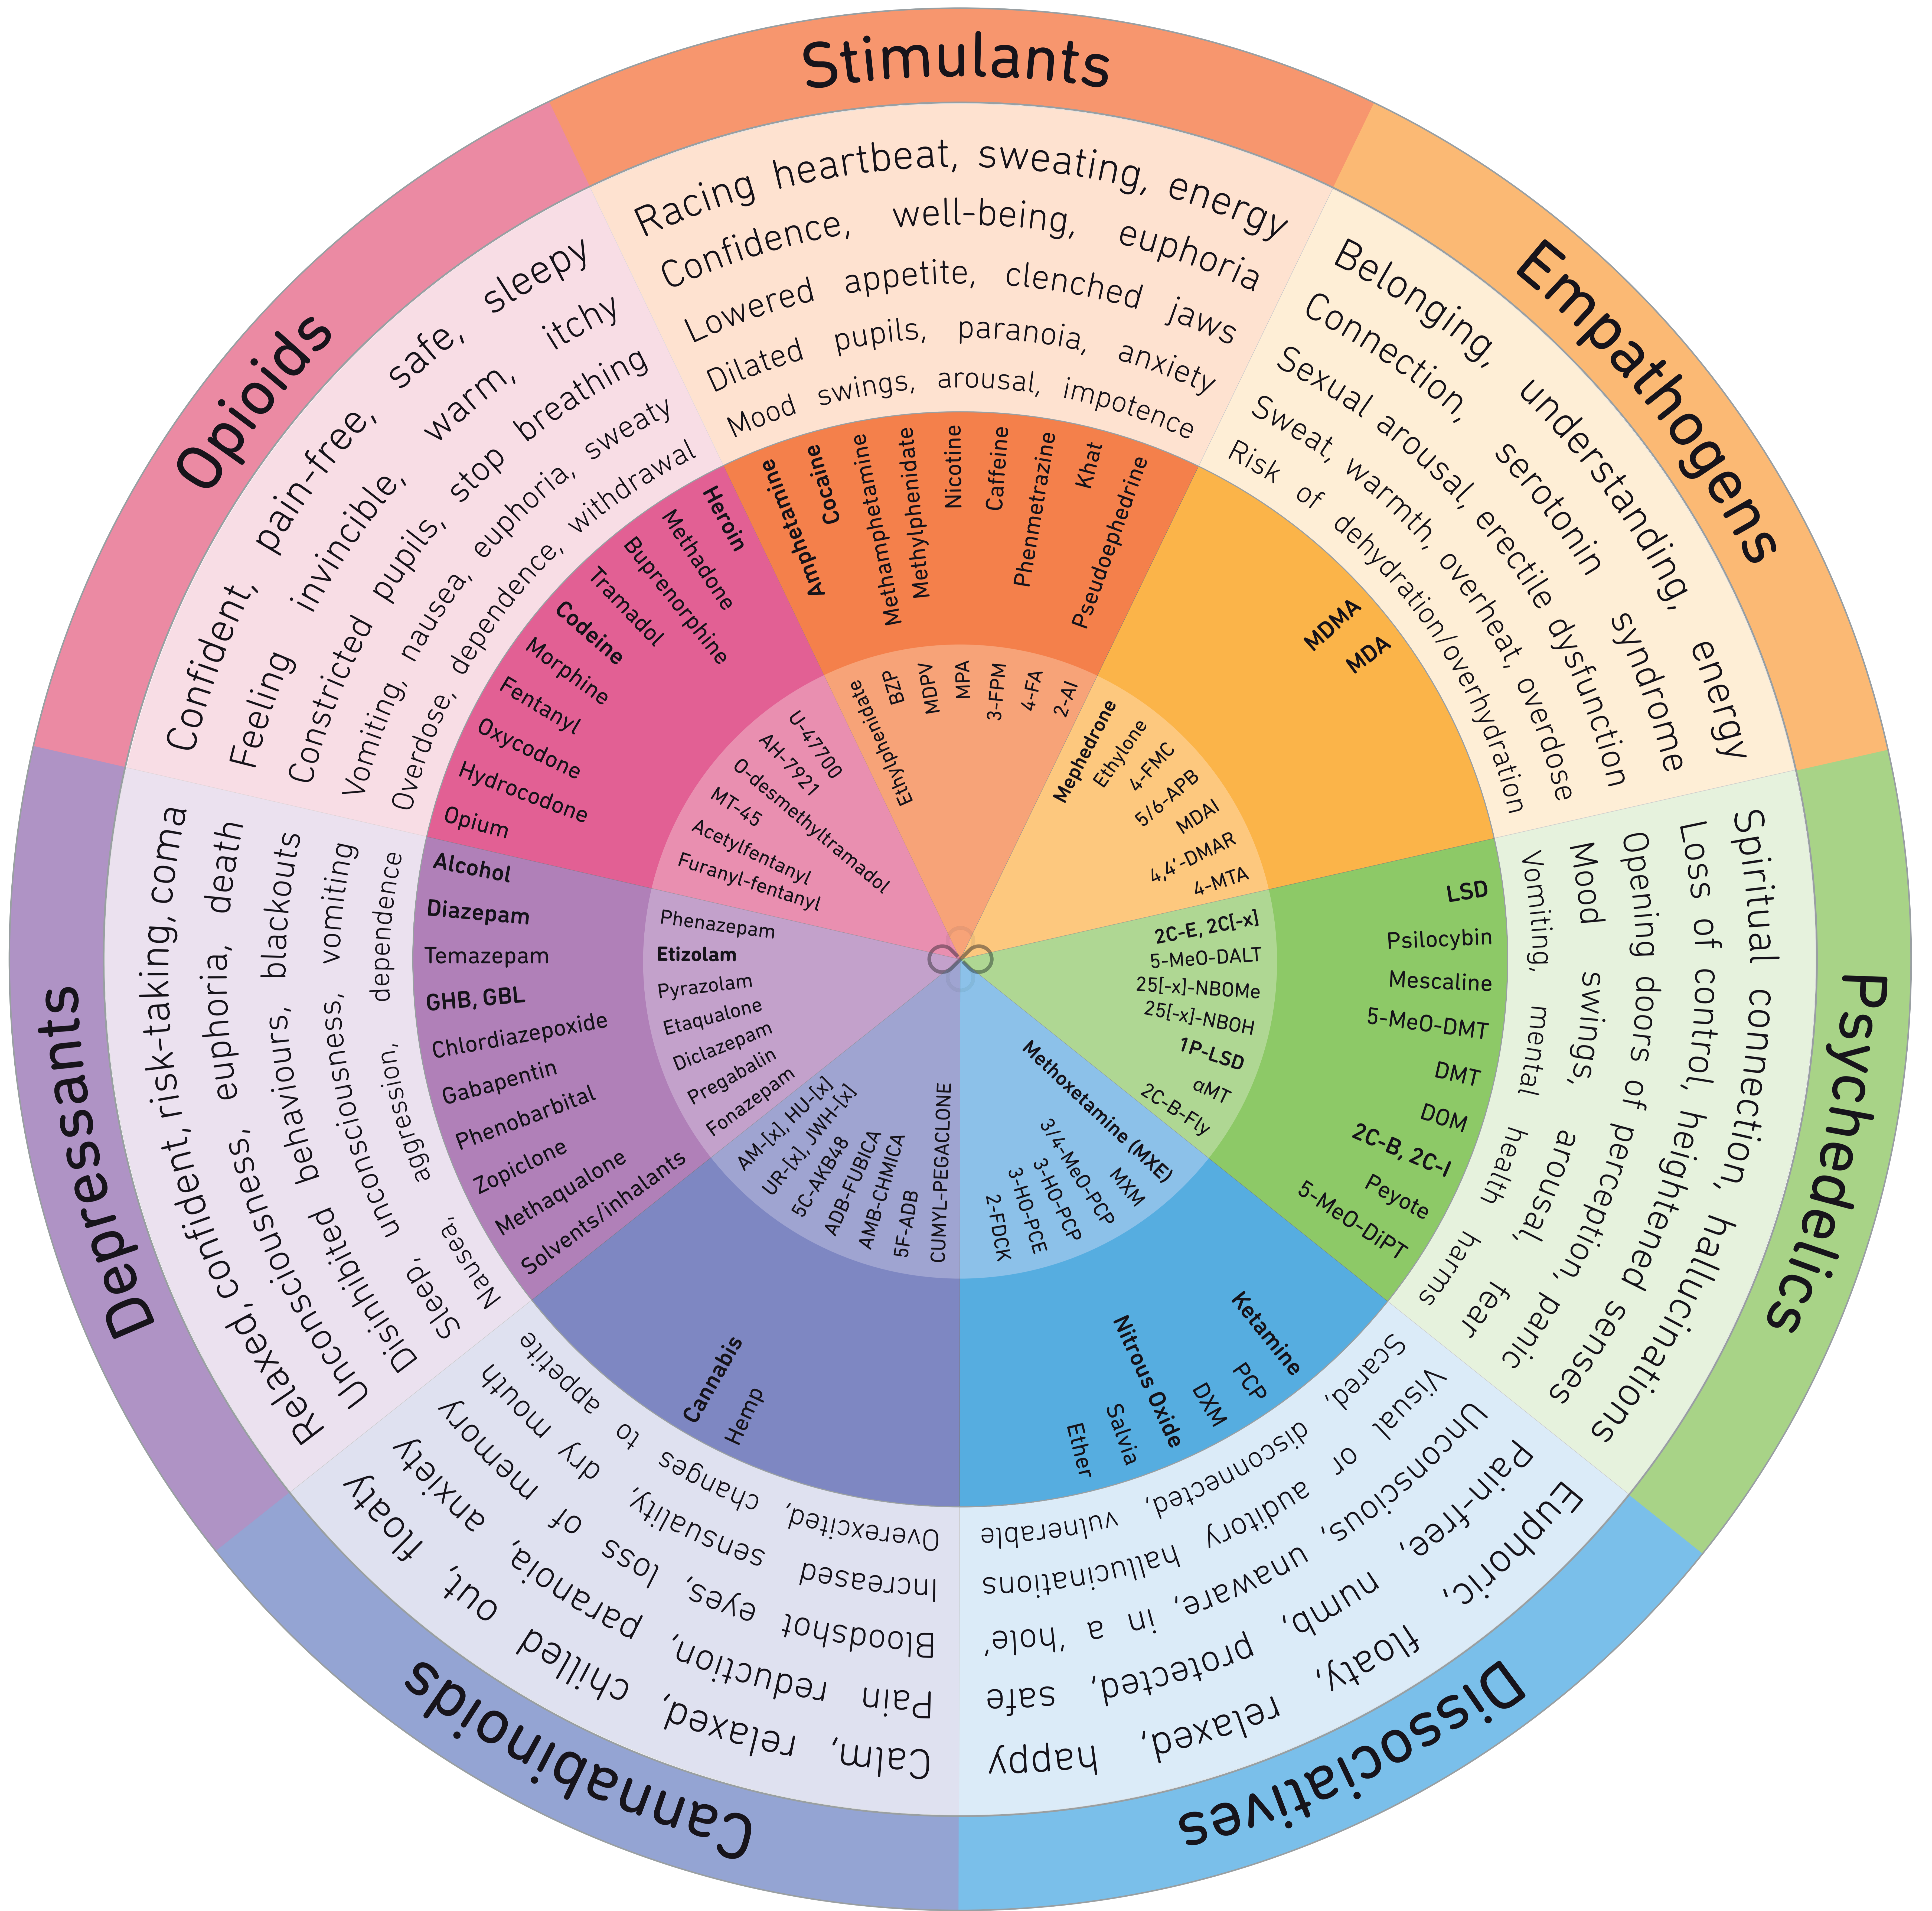

Club Drugs Wheel

[Display poster version 1.0.3 • INT EN • 08/09/2018]

Outer ring: Effects by category

Middle ring: Traditional psychoactive substances

Inner ring: Newer psychoactive substances

The Drugs Wheel by Mark Adley is licensed under a Creative Commons Attribution-NonCommercial-ShareAlike 4.0 Unported License. Permissions beyond the scope of this license may be available by contacting mark@thedrugswheel.com.

Not to be used for commercial purposes, visit www.thedrugswheel.com for licencing details

Designed in collaboration with UK and Ireland DrugWatch: an informal association of charities, organisations and individuals who share an interest in establishing a robust early warning system in the UK for all types of drugs.