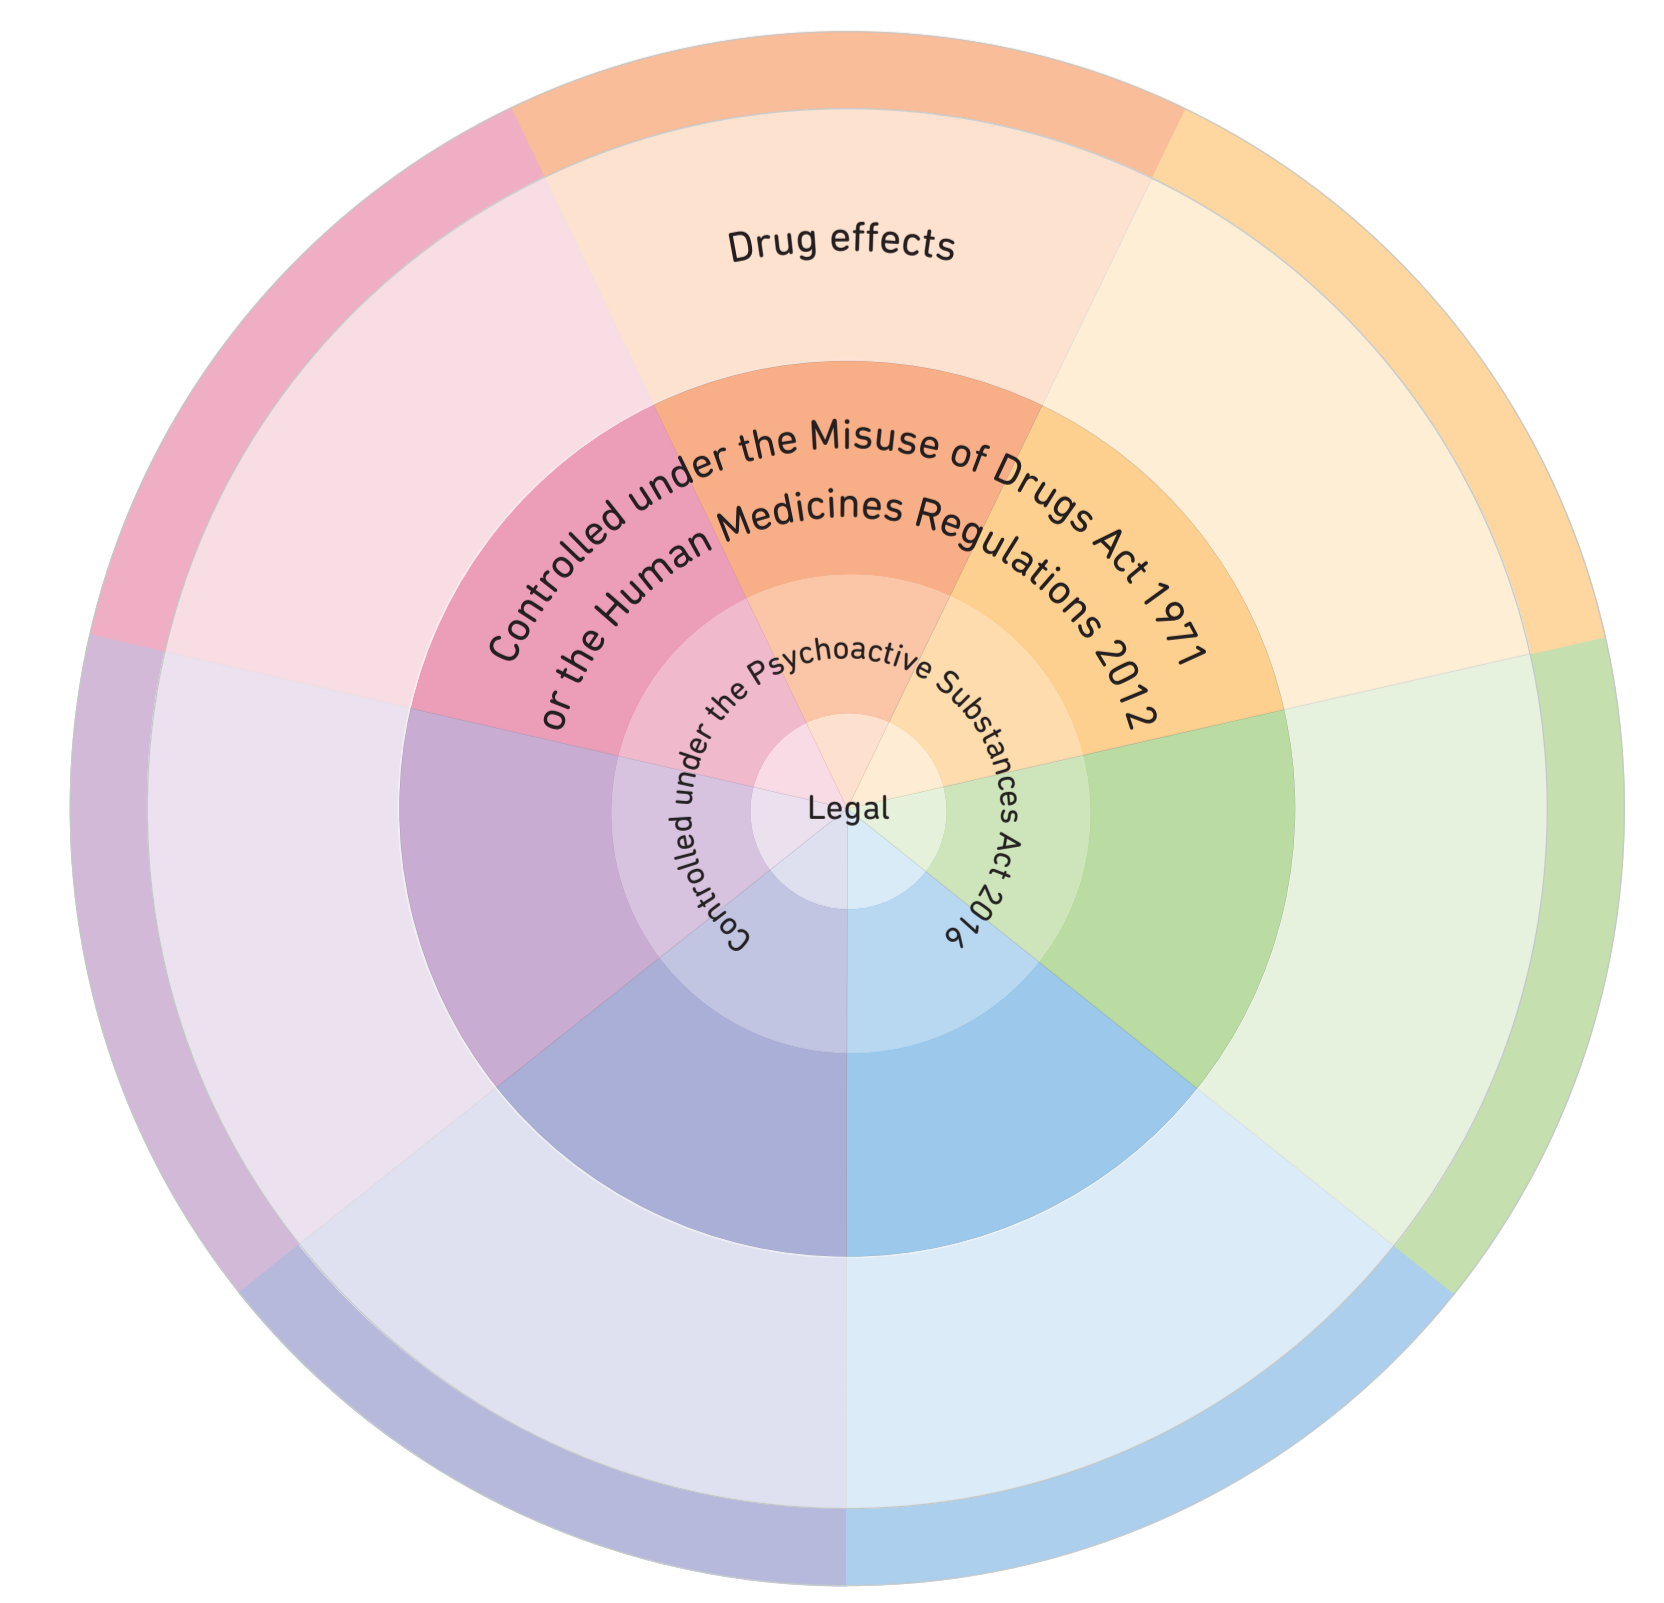

Club Drugs Wheel

[Display poster version 1.0.7 • 15/04/2022]

The Drugs Wheel by Mark Adley is licensed under a Creative Commons Attribution-NonCommercial-ShareAlike 4.0 Unported License. Permissions beyond the scope of this license may be available by using the contact page at thedrugswheel.com.

Not to be used for commercial purposes, visit www.thedrugswheel.com for licencing details

Designed in collaboration with UK and Ireland DrugWatch: an informal association of charities, organisations and individuals who share an interest in establishing a robust early warning system in the UK for all types of drugs.