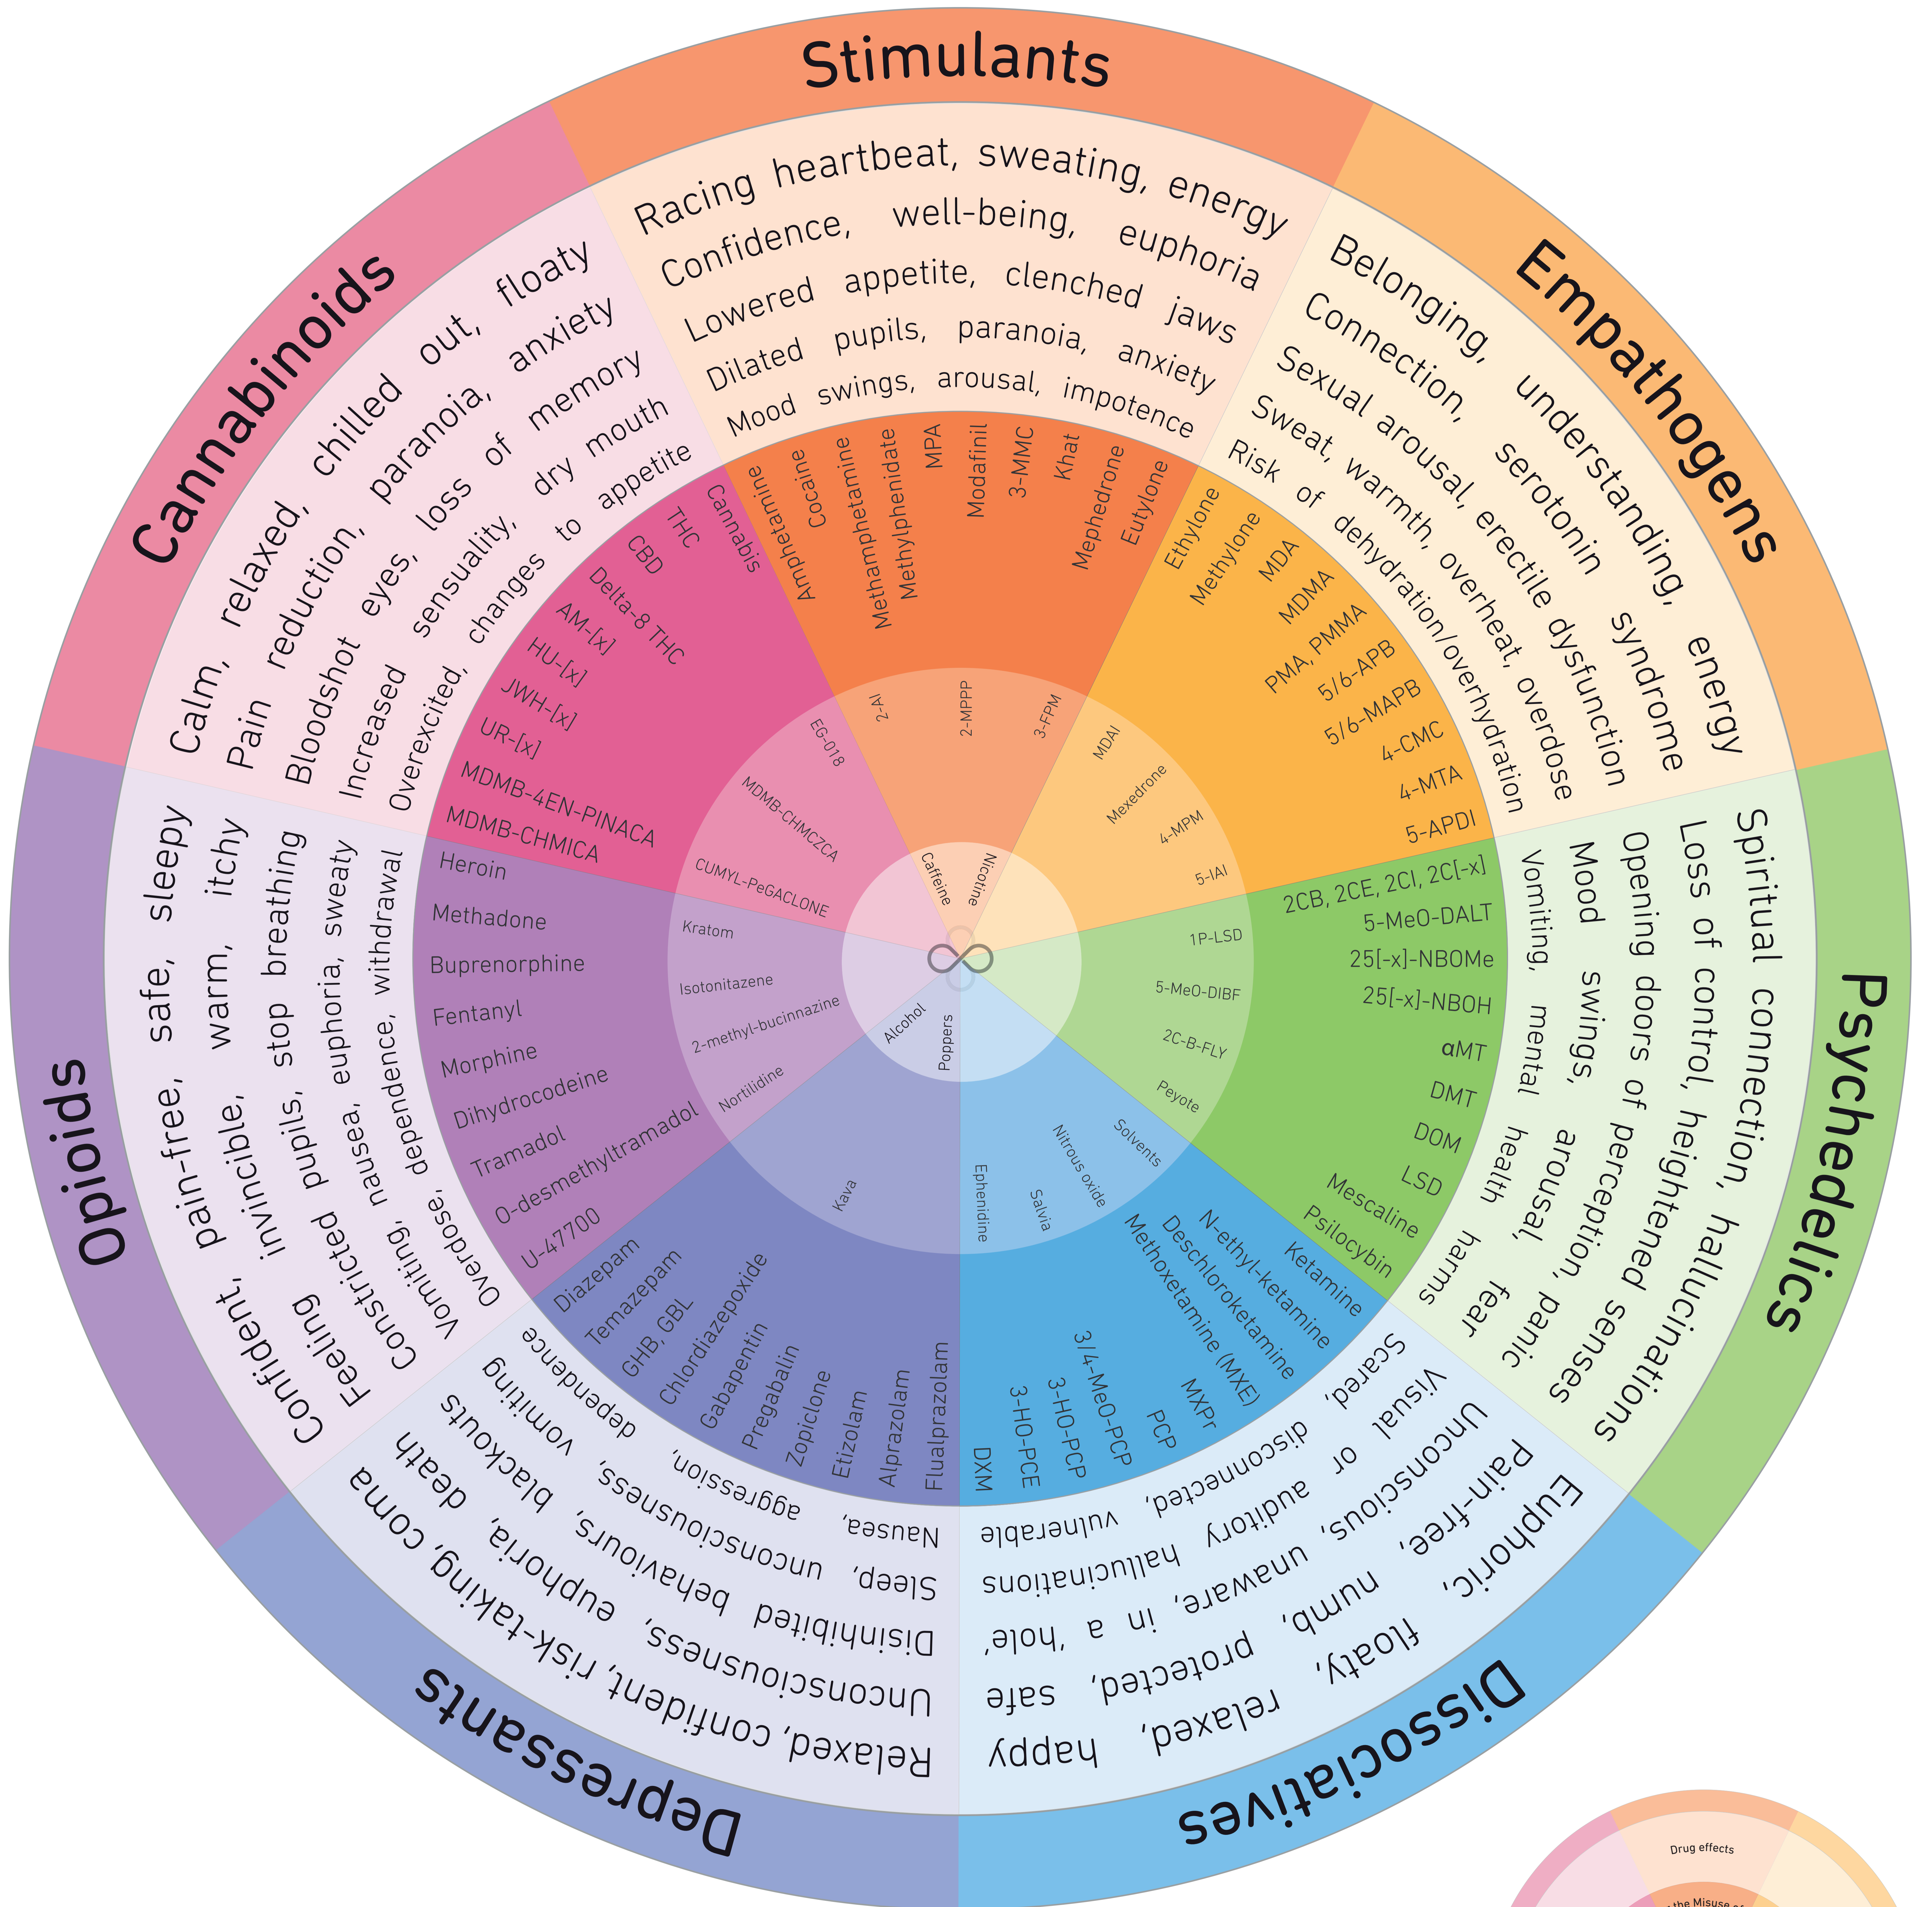

Club Drugs Wheel

[Display poster version 1.0.7 • 15/04/2022]

The Drugs Wheel by Mark Adley is licensed under a Creative Commons Attribution-NonCommercial-ShareAlike 4.0 Unported License. Permissions beyond the scope of this license may be available by using the contact page at thedrugswheel.com.

Not to be used for commercial purposes, visit www.thedrugswheel.com for licencing details

Designed in collaboration with UK and Ireland DrugWatch: an informal association of charities, organisations and individuals who share an interest in establishing a robust early warning system in the UK for all types of drugs.