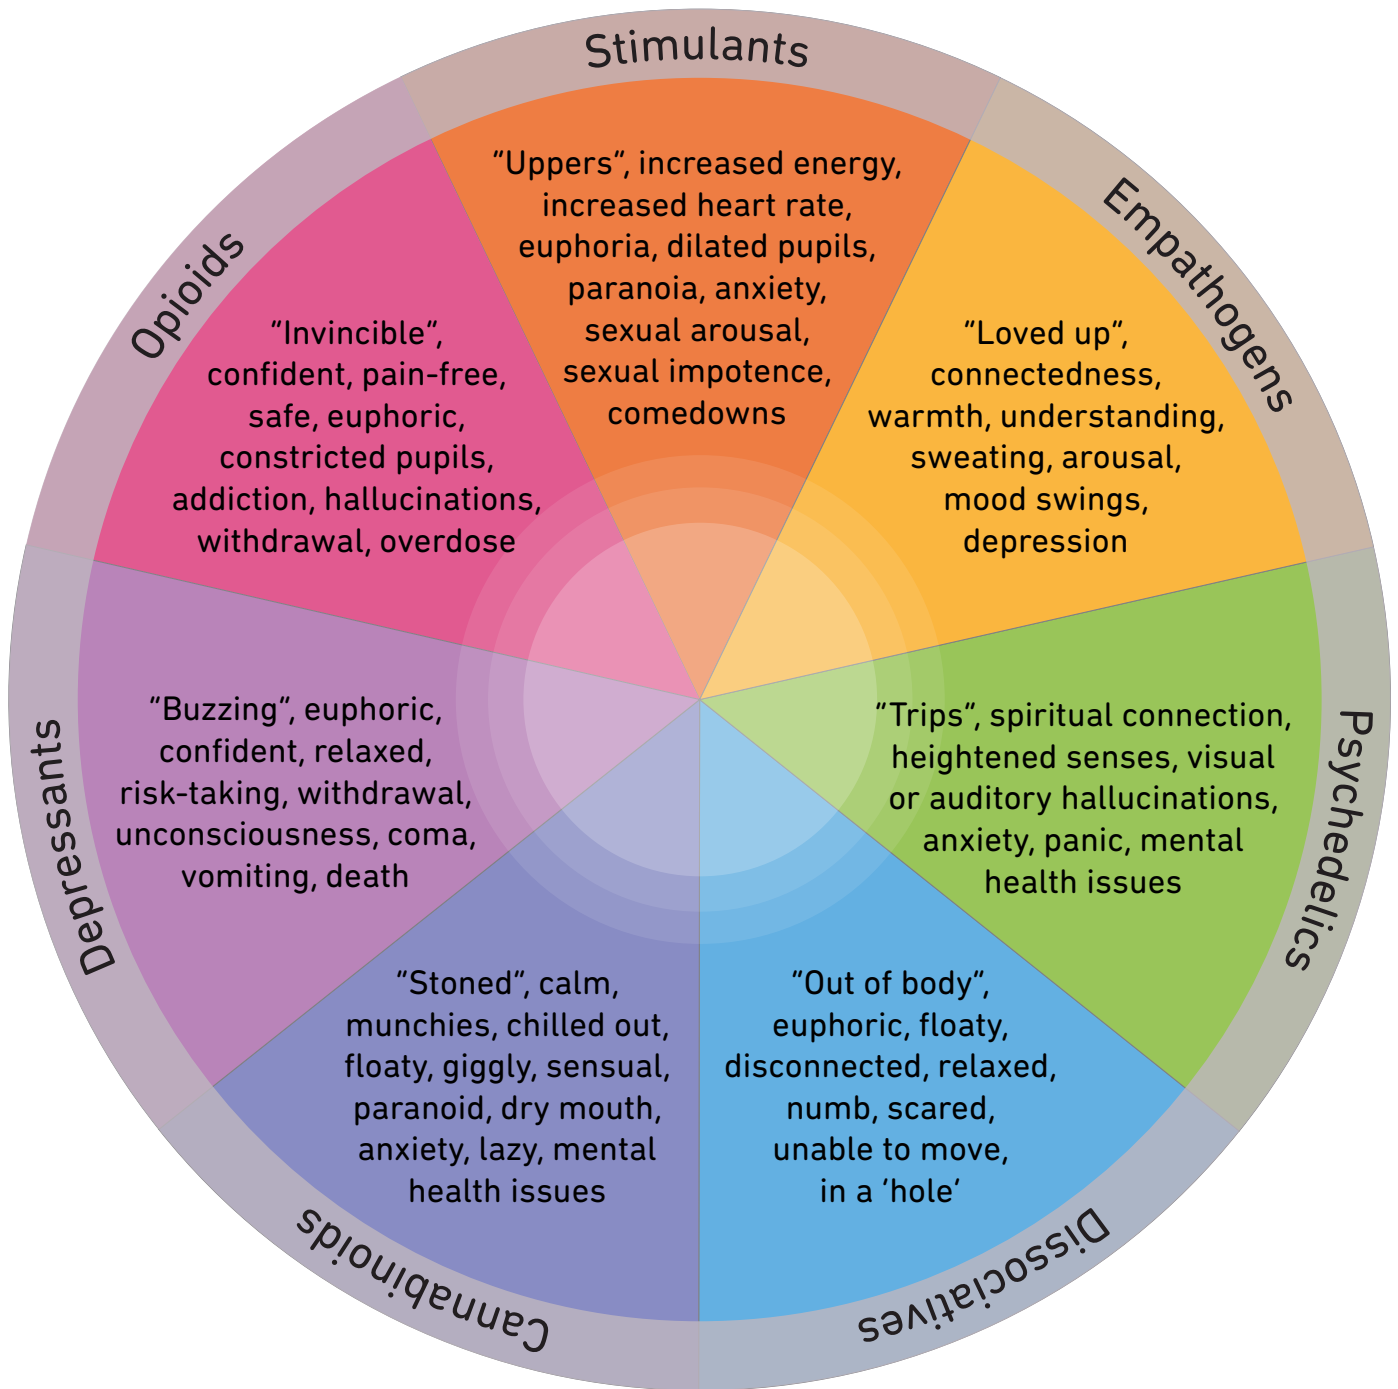

The Drugs Wheel

A new model for substance awareness

Not to be used for commercial purposes, visit www.thedrugswheel.com for licencing details

The Drugs Wheel by Mark Adley is licensed under a Creative Commons Attribution-NonCommercial-ShareAlike 4.0 Unported License. Permissions beyond the scope of this license may be available by contacting mark@thedrugswheel.com.

Designed in collaboration with DrugWatch: an informal association of charities, organisations and individuals who share an interest in establishing a robust early warning system in the UK for all types of drugs.