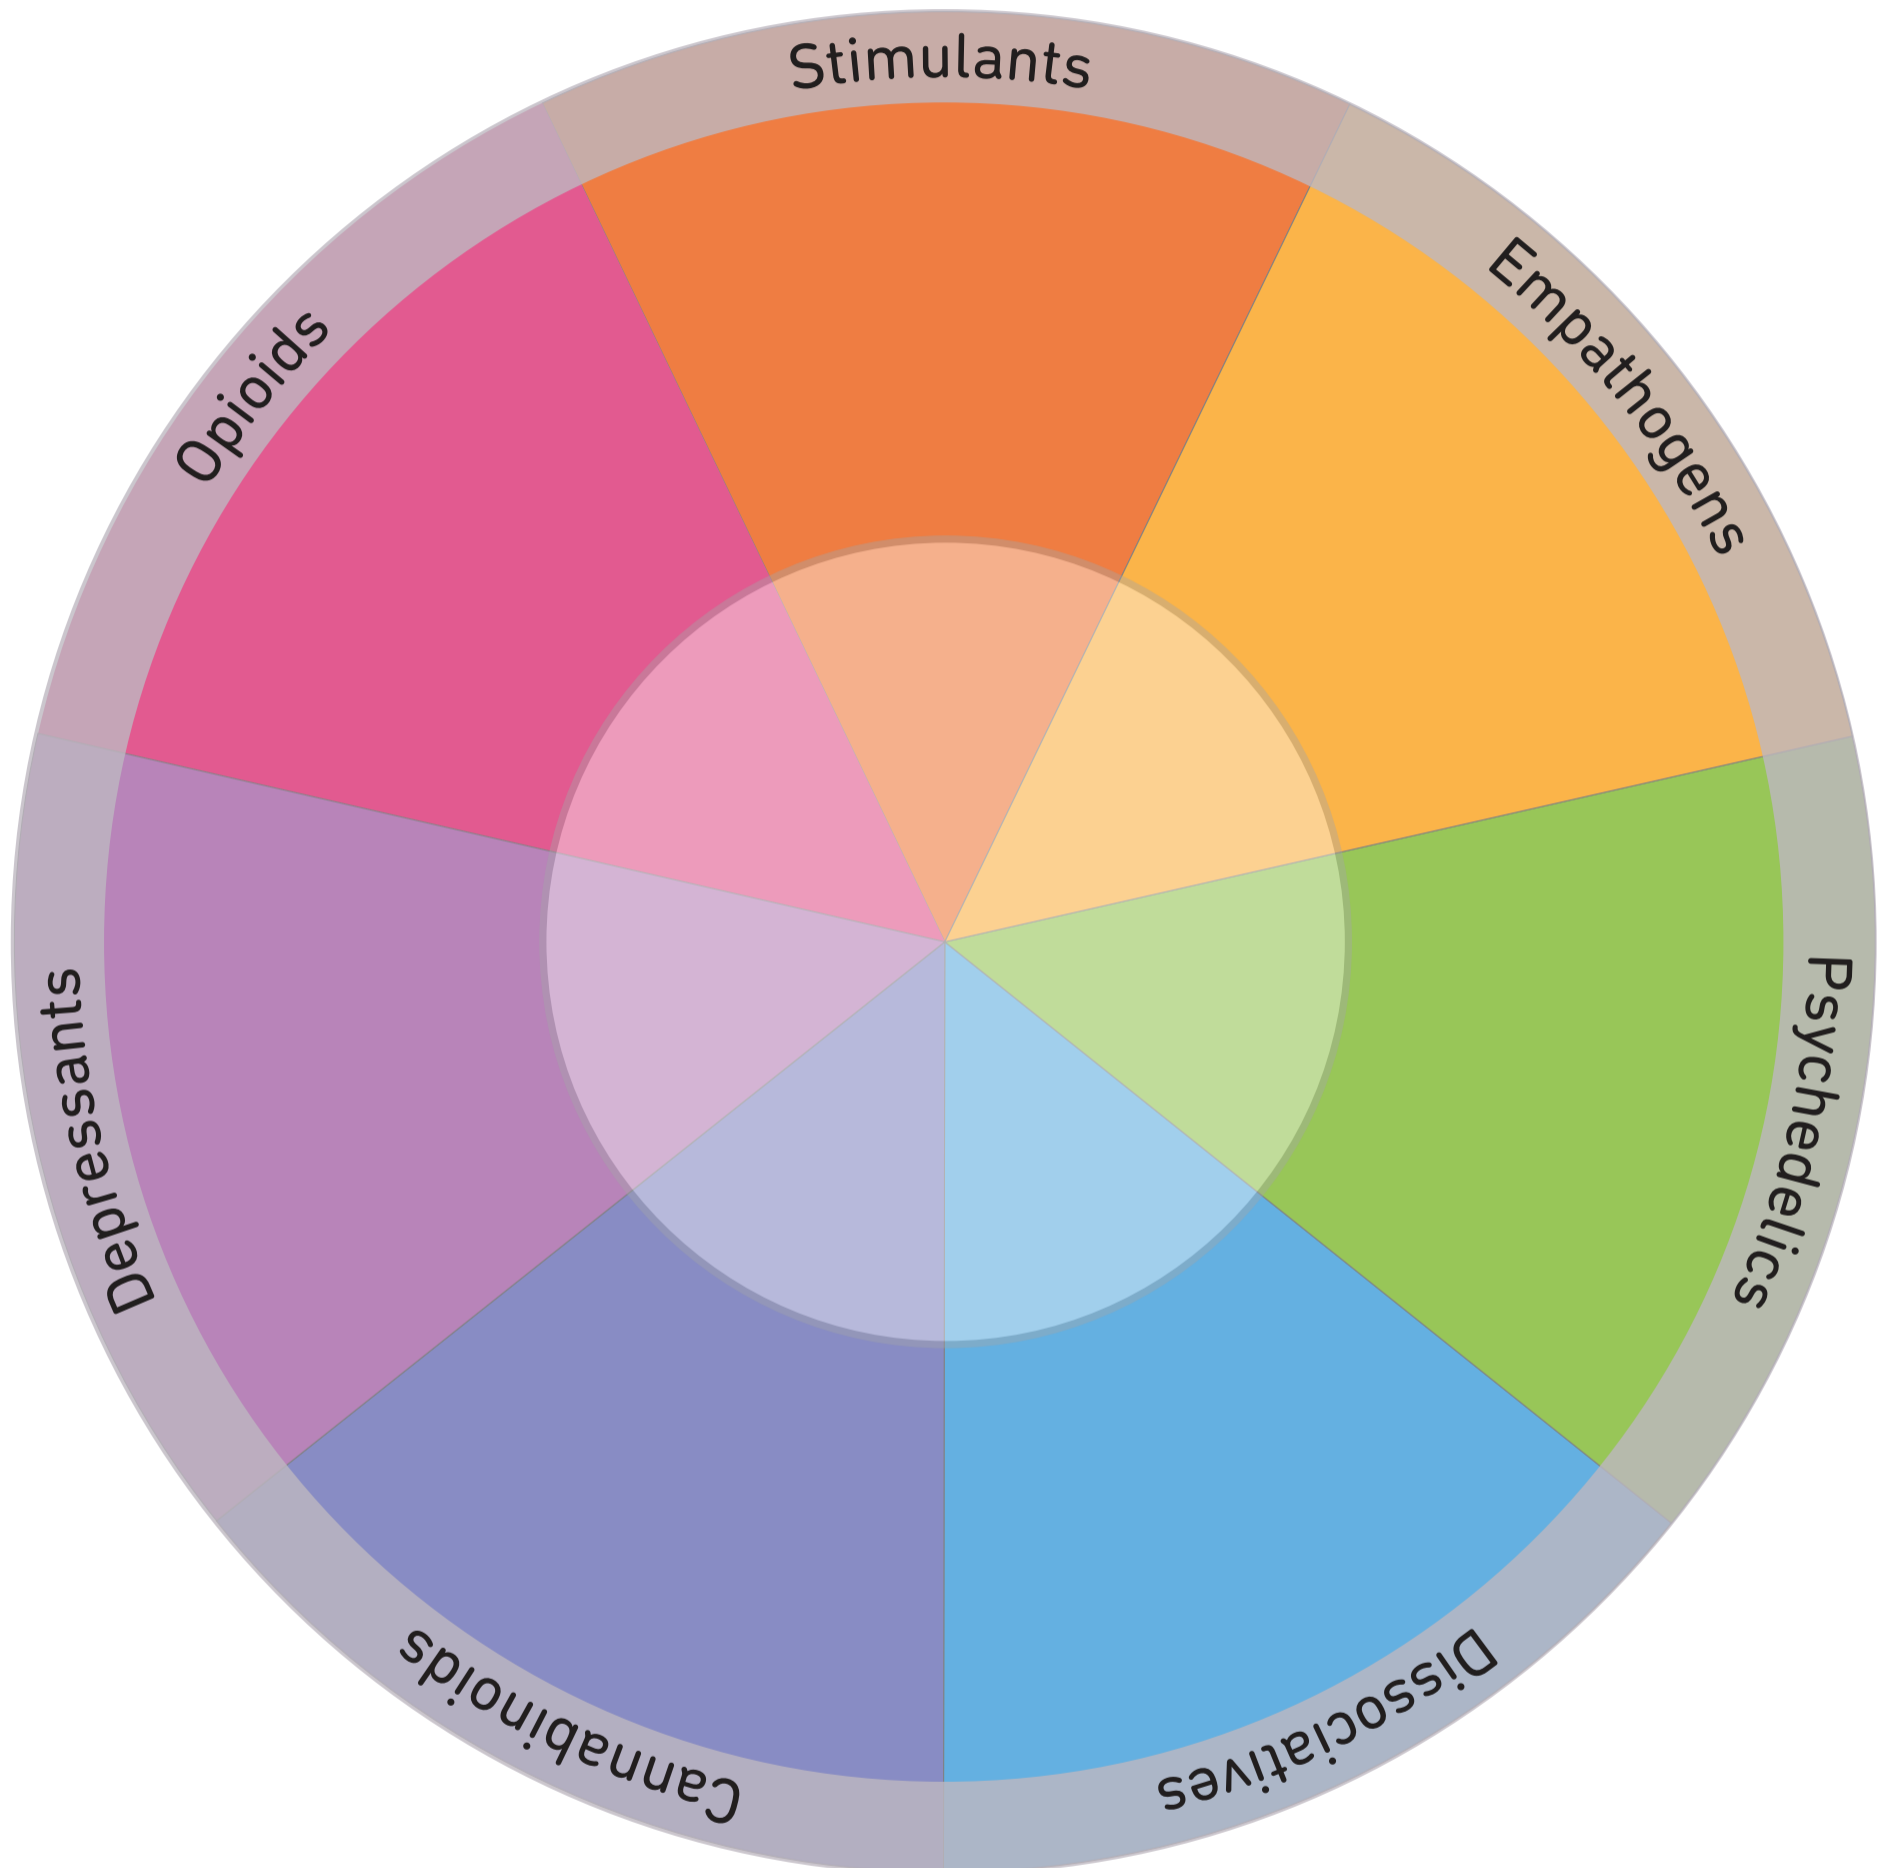

The Drugs Wheel

A new model for substance awareness

The Drugs Wheel: blank version

Not to be used for commercial purposes,
visit www.thedrugswheel.com for licencing details

The Drugs Wheel by Mark Adley is licensed under a Creative Commons Attribution-NonCommercial-ShareAlike 4.0 Unported License. Permissions beyond the scope of this license may be available by contacting mark@thedrugswheel.com.

Designed in collaboration with DrugWatch: an informal association of charities, organisations and individuals who share an interest in establishing a robust early warning system in the UK for all types of drugs.