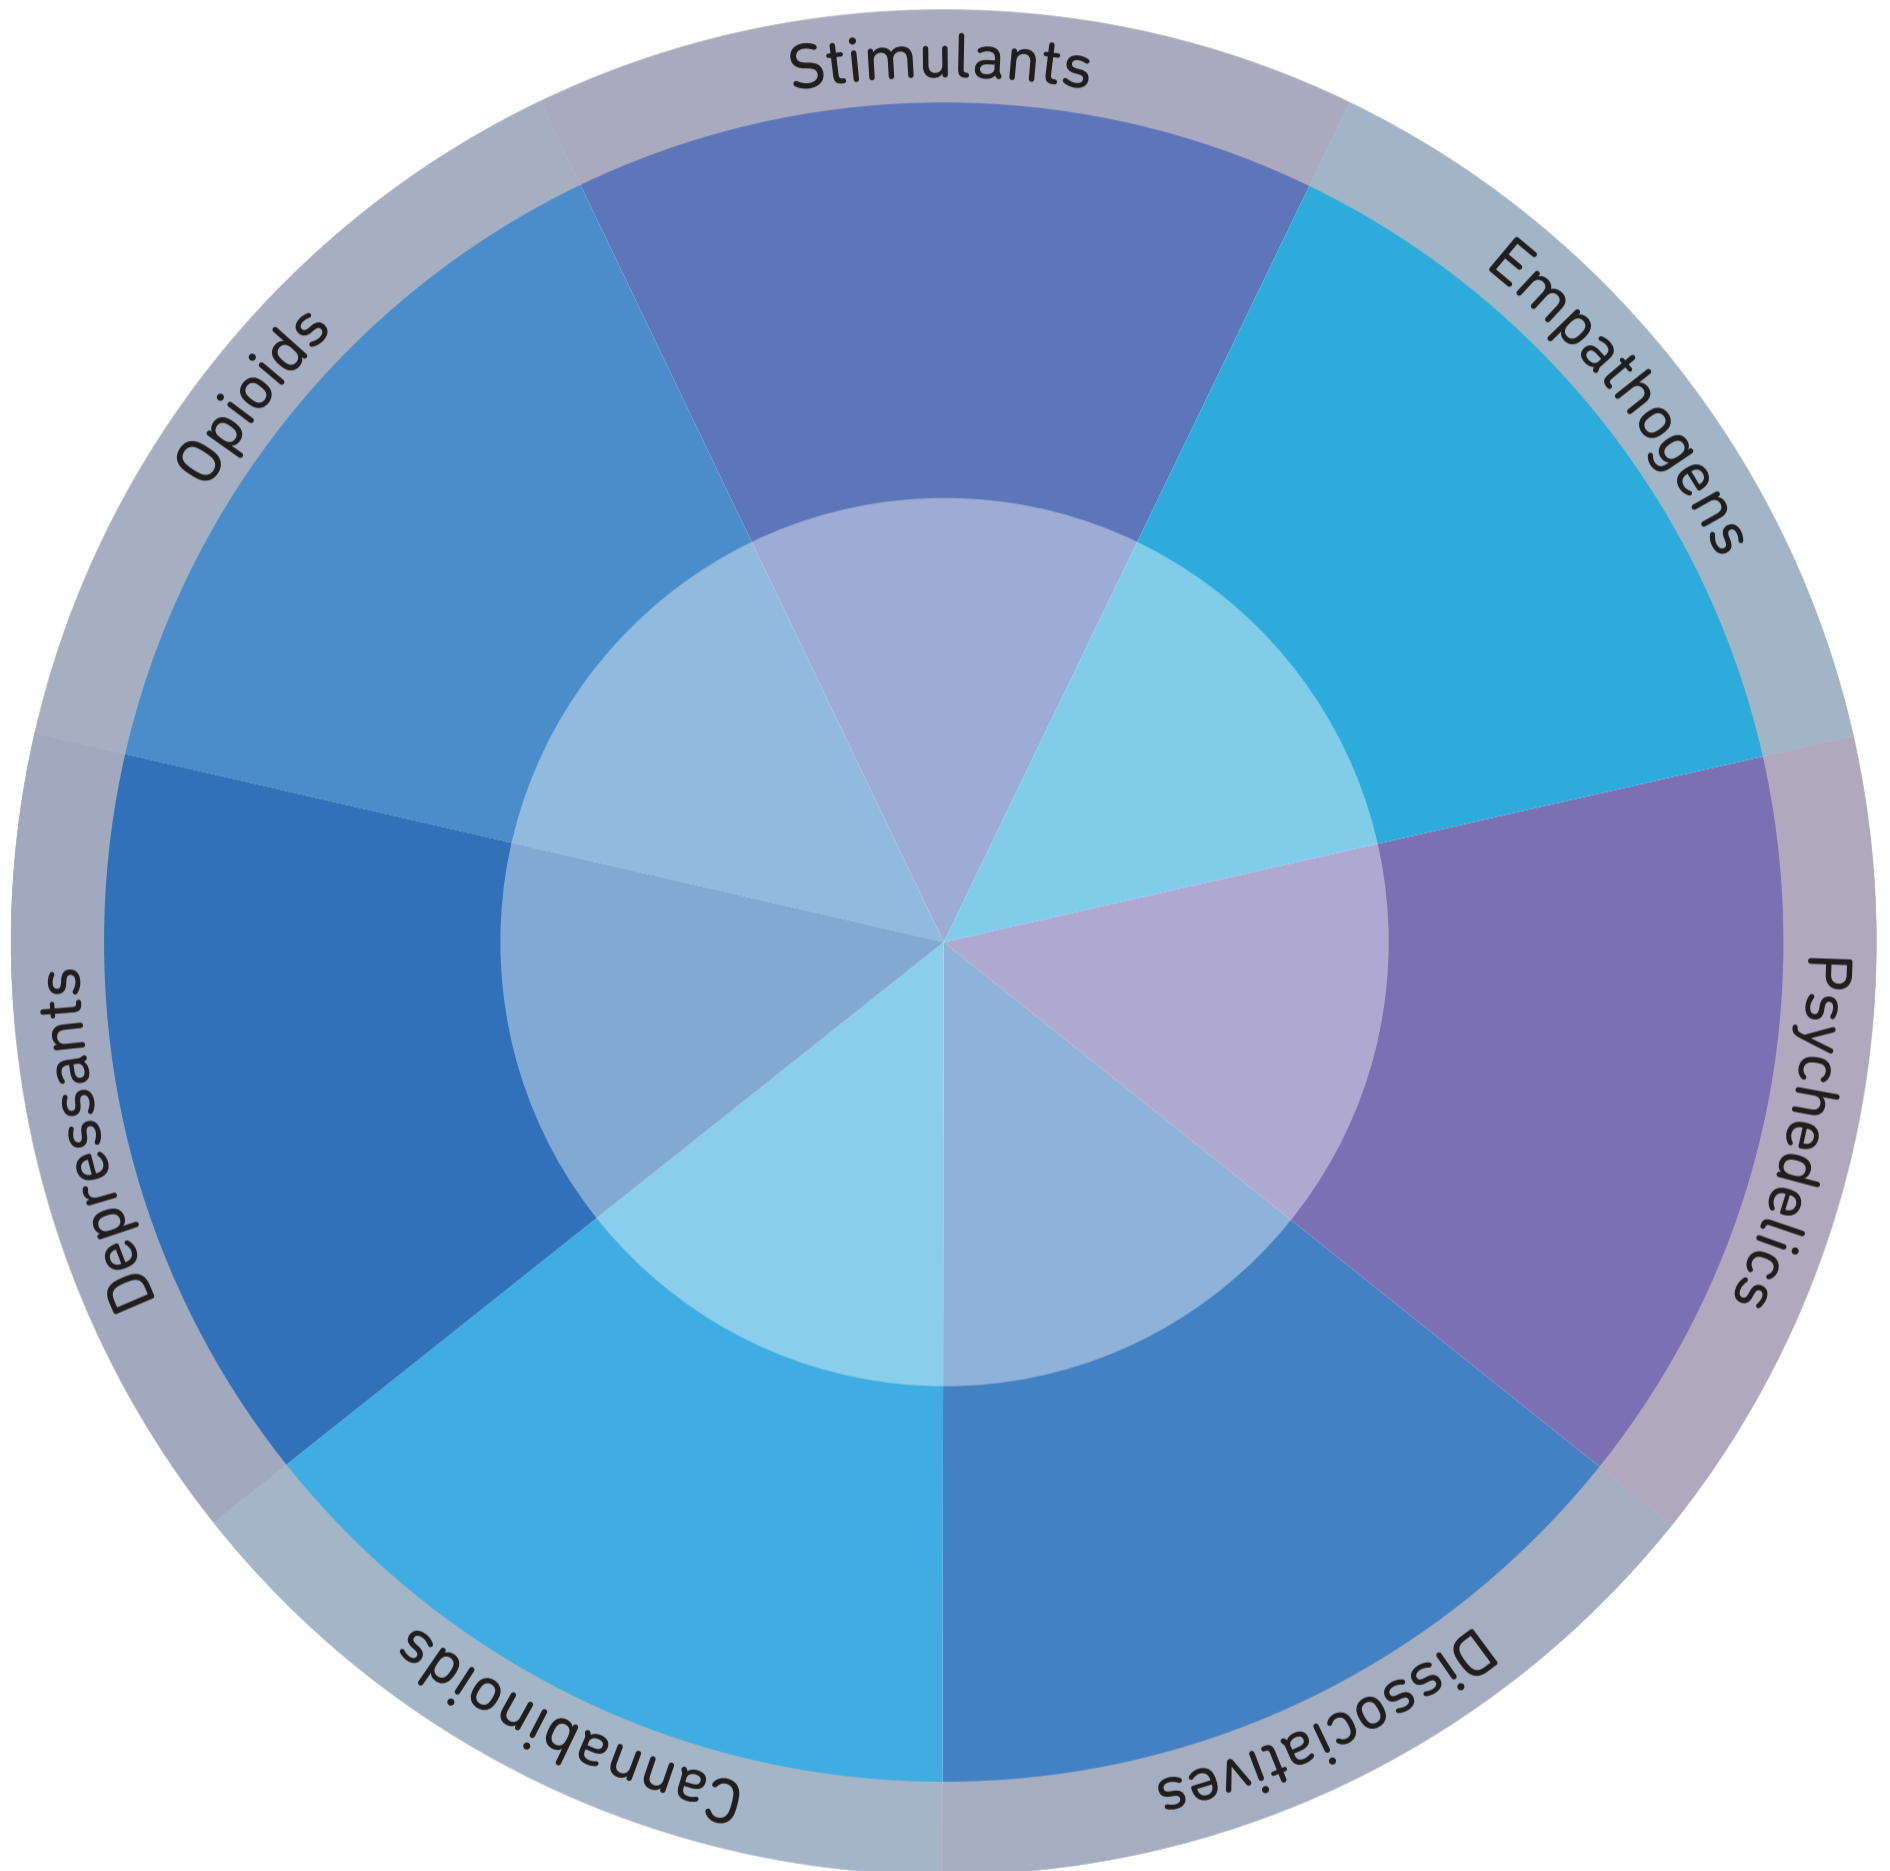

The Drugs Wheel

A new model for substance awareness

The Drugs Wheel: blank version

Not to be used for commercial purposes,
visit www.thedrugswheel.com for licencing details

The Drugs Wheel by Mark Adley is licensed under a Creative Commons Attribution-NonCommercial-ShareAlike 4.0 Unported License. Permissions beyond the scope of this license may be available by contacting mark@thedrugswheel.com.

Designed in collaboration with DrugWatch: an informal association of charities, organisations and individuals who share an interest in establishing a robust early warning system in the UK for all types of drugs.