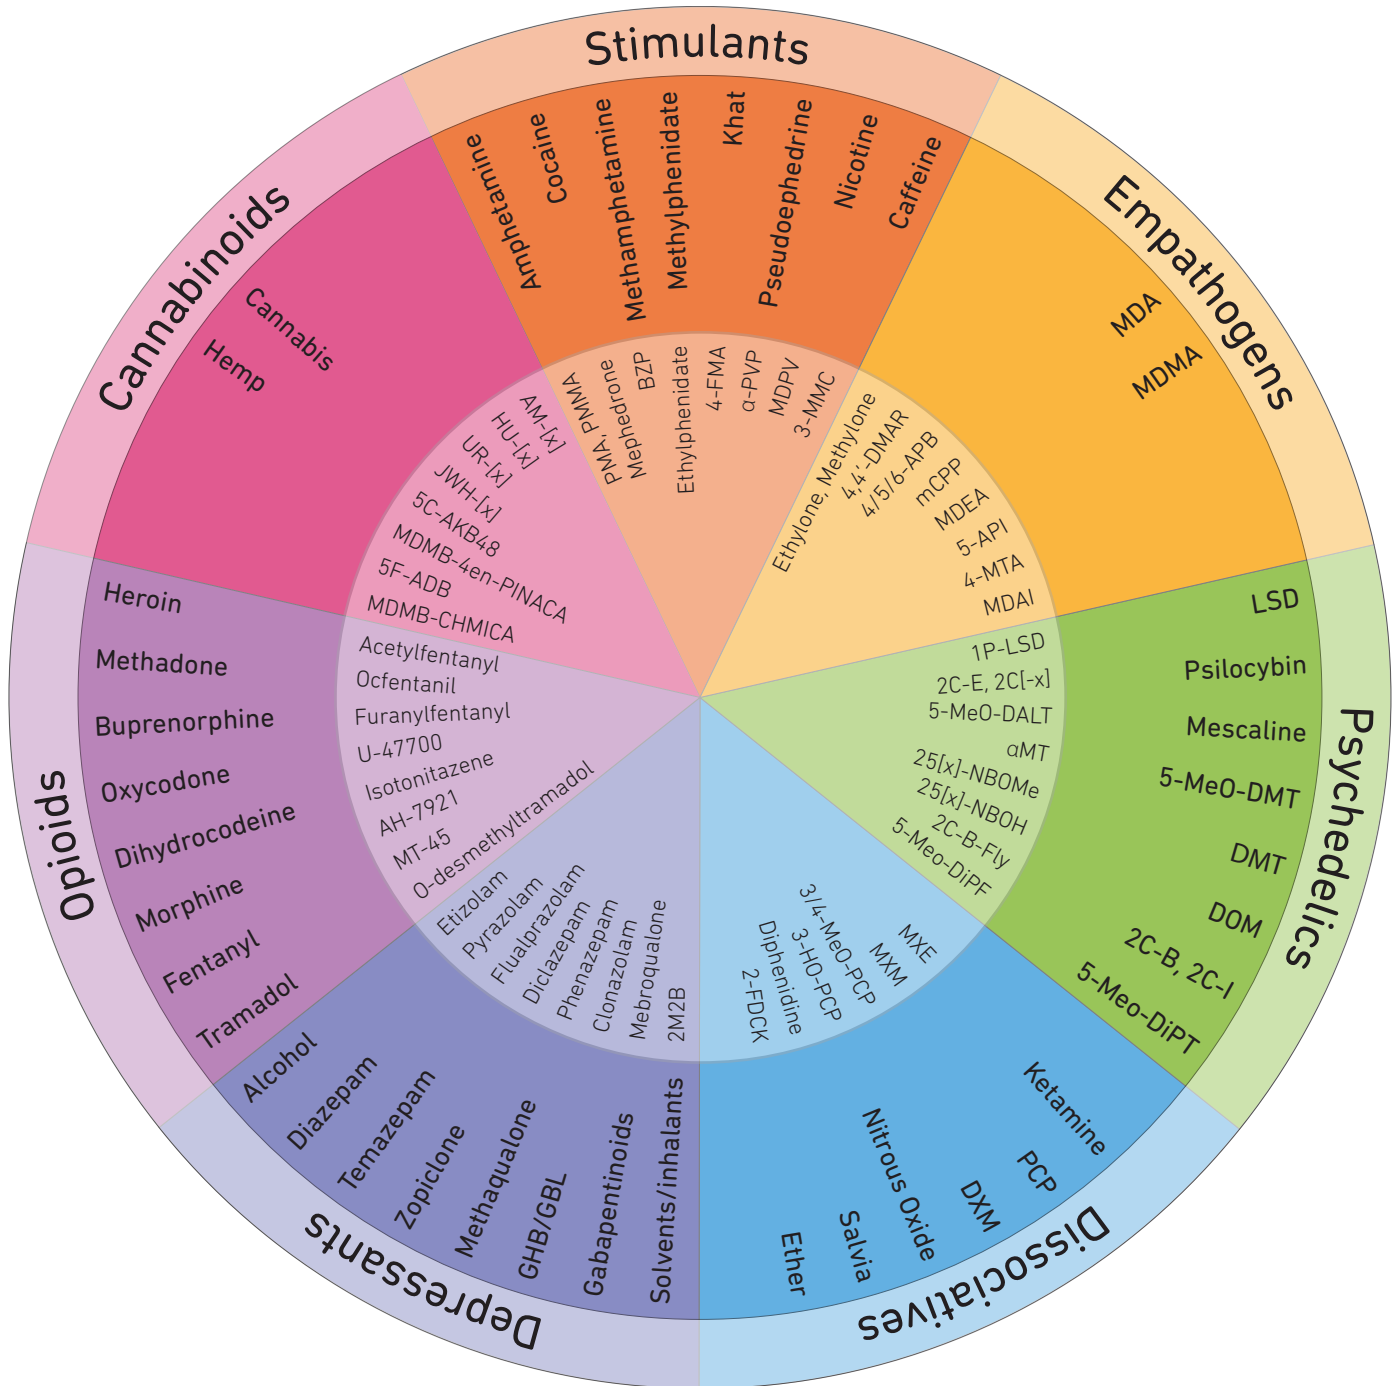

# The Drugs Wheel

A new model for substance awareness

[NPS/Established version • 20/01/2021]

Outer ring: Established psychoactive substances

Inner ring: Newer psychoactive substances

Not to be used for commercial purposes, visit [www.thedrugswheel.com](http://www.thedrugswheel.com) for licencing details

Designed in collaboration with DrugWatch: an informal association of charities, organisations and individuals who share an interest in establishing a robust early warning system in the UK for all types of drugs.