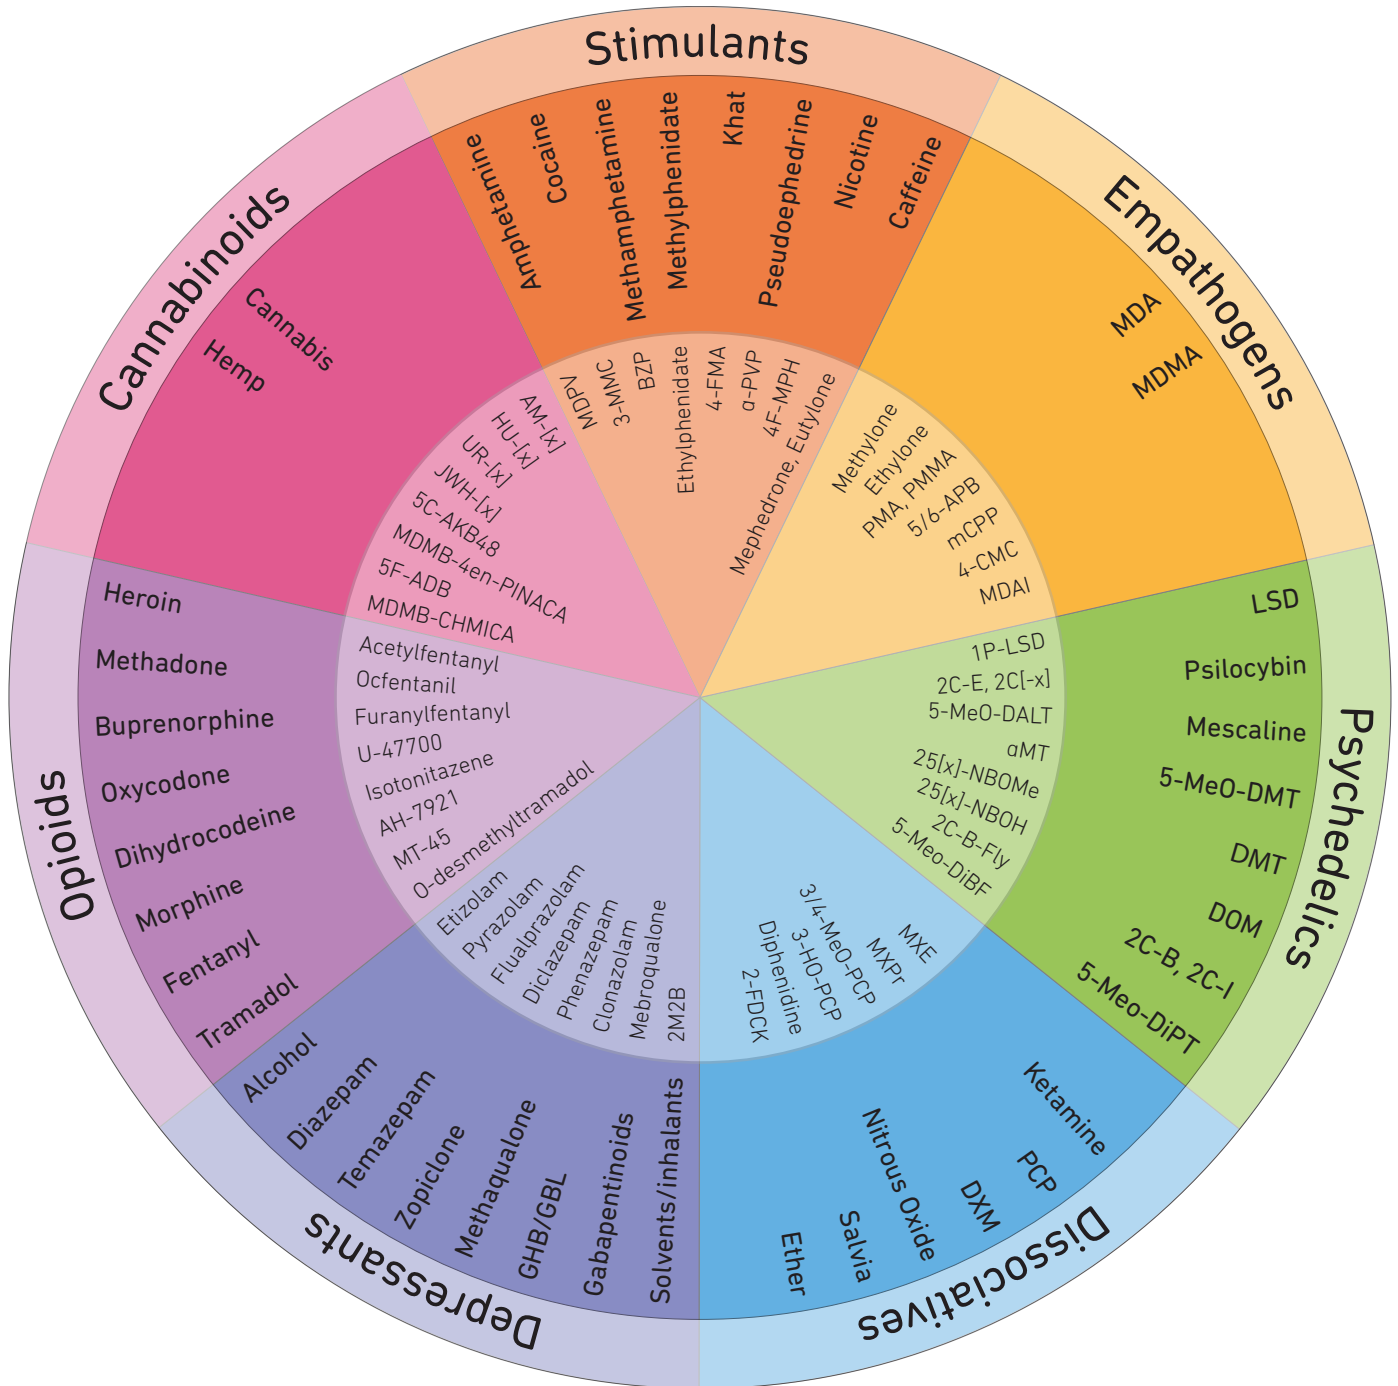

The Drugs Wheel

A new model for substance awareness

[NPS/Established version • 12/10/2021]

Outer ring: Established psychoactive substances

Inner ring: Newer psychoactive substances

Not to be used for commercial purposes, visit www.thedrugswheel.com for licencing details

Designed in collaboration with DrugWatch: an informal association of charities, organisations and individuals who share an interest in establishing a robust early warning system in the UK for all types of drugs.