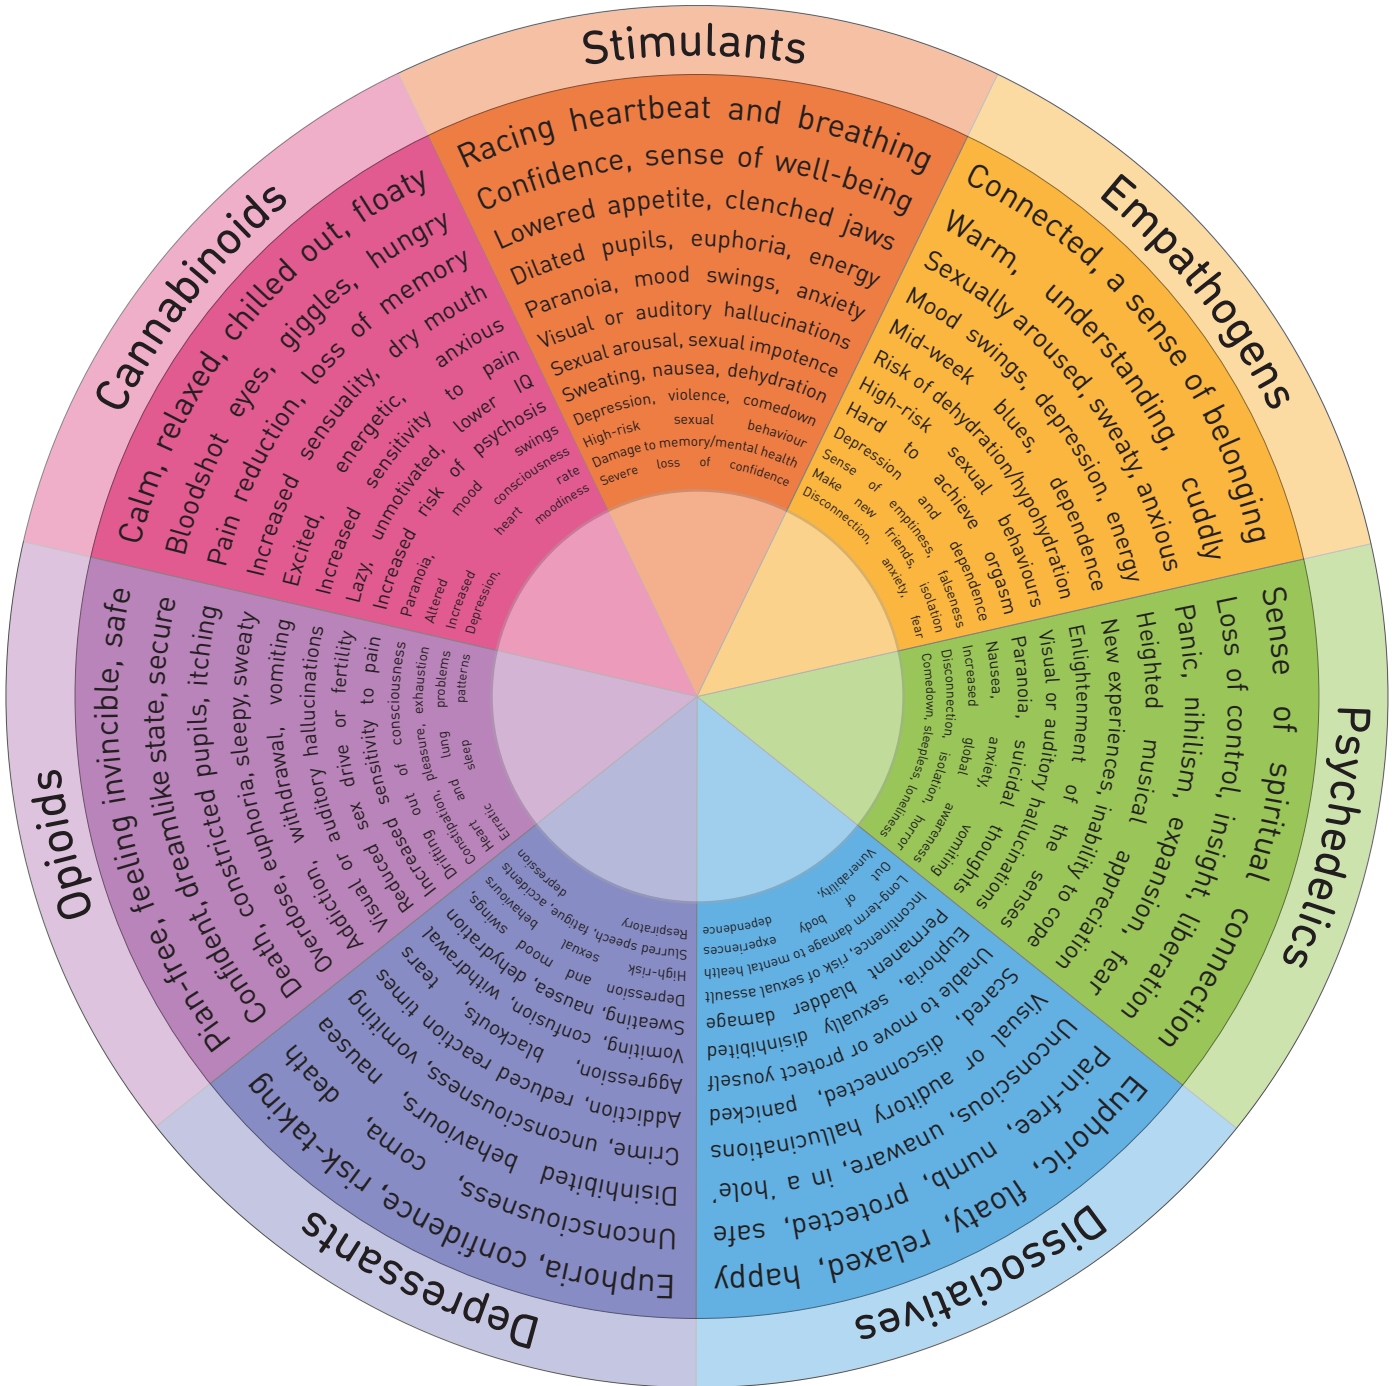

The Drugs Wheel

A new model for substance awareness

[Effects Wheel • 02/05/2021]

Not to be used for commercial purposes, visit www.thedrugswheel.com for licencing details

The Drugs Wheel by Mark Adley is licensed under a Creative Commons Attribution-NonCommercial-ShareAlike 4.0 Unported License. Permissions beyond the scope of this license may be available by using the contact page at thedrugswheel.com.

Designed in collaboration with DrugWatch: an informal association of charities, organisations and individuals who share an interest in establishing a robust early warning system in the UK for all types of drugs.