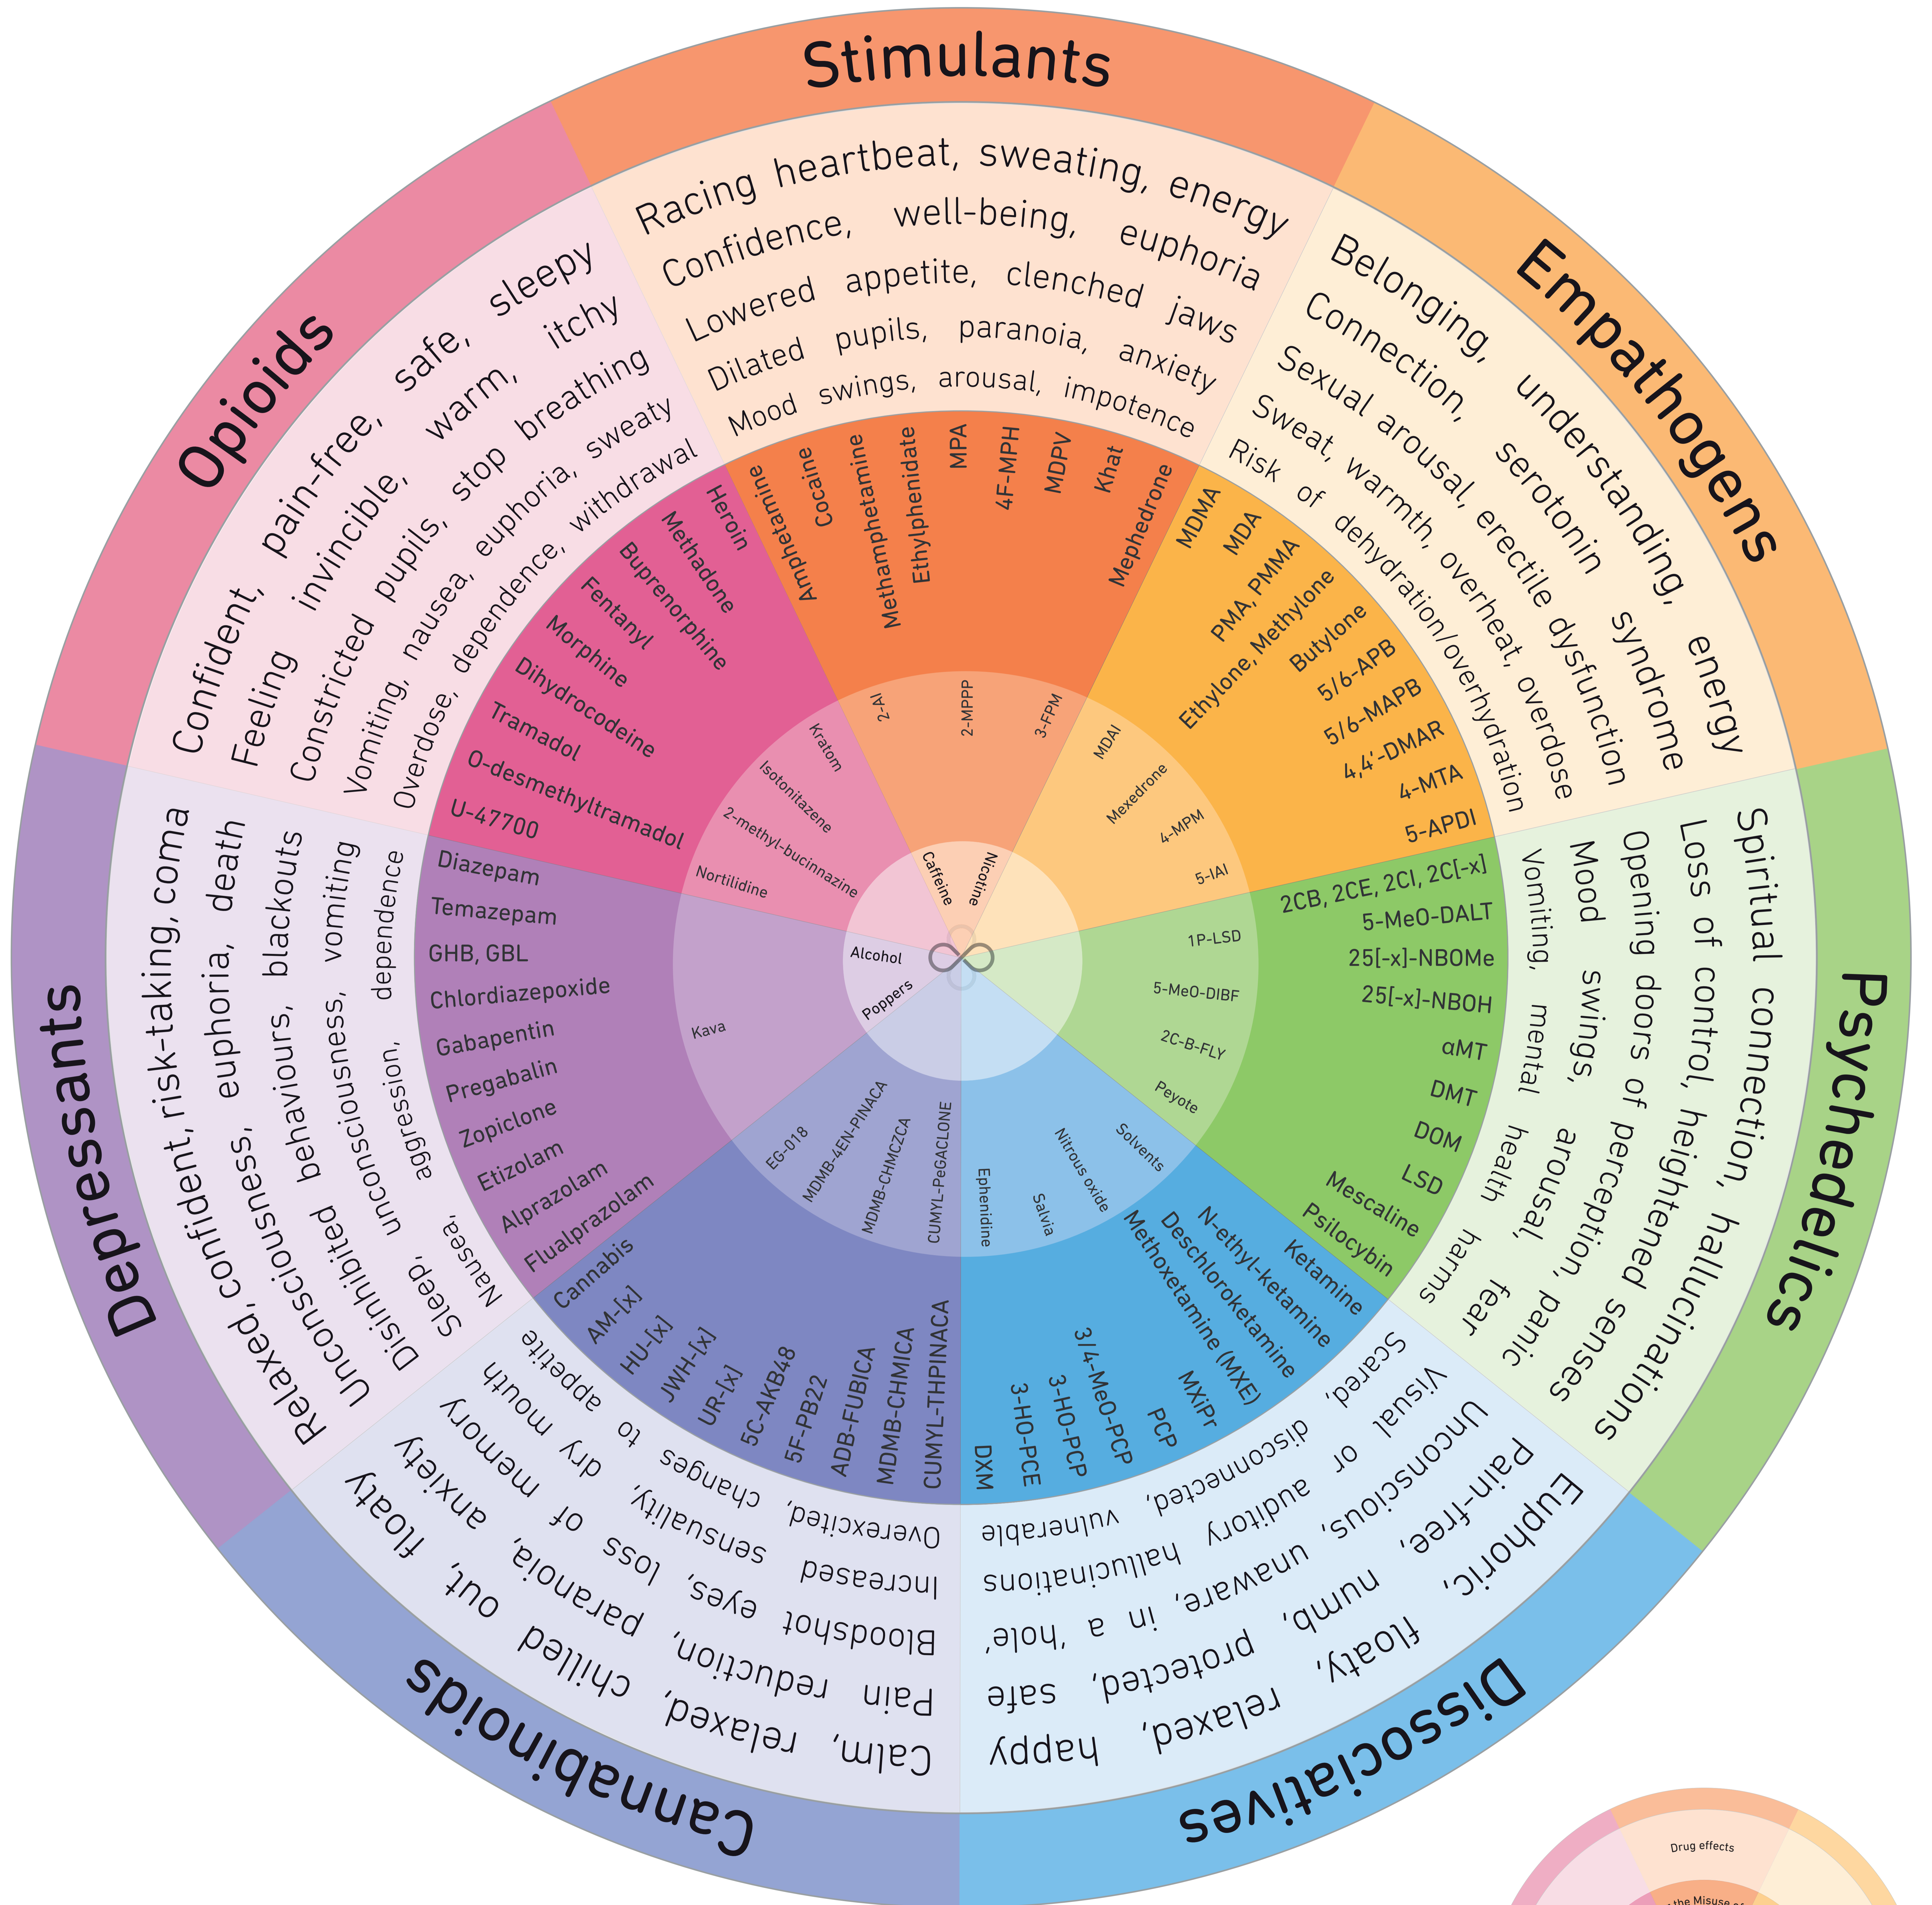

Club Drugs Wheel

[Display poster version 1.0.4 • 30/08/2020]

The Drugs Wheel by Mark Adley is licensed under a Creative Commons Attribution-NonCommercial-ShareAlike 4.0 Unported License. Permissions beyond the scope of this license may be available by using the contact page at thedrugswheel.com.

Not to be used for commercial purposes, visit www.thedrugswheel.com for licencing details

Designed in collaboration with UK and Ireland DrugWatch: an informal association of charities, organisations and individuals who share an interest in establishing a robust early warning system in the UK for all types of drugs.