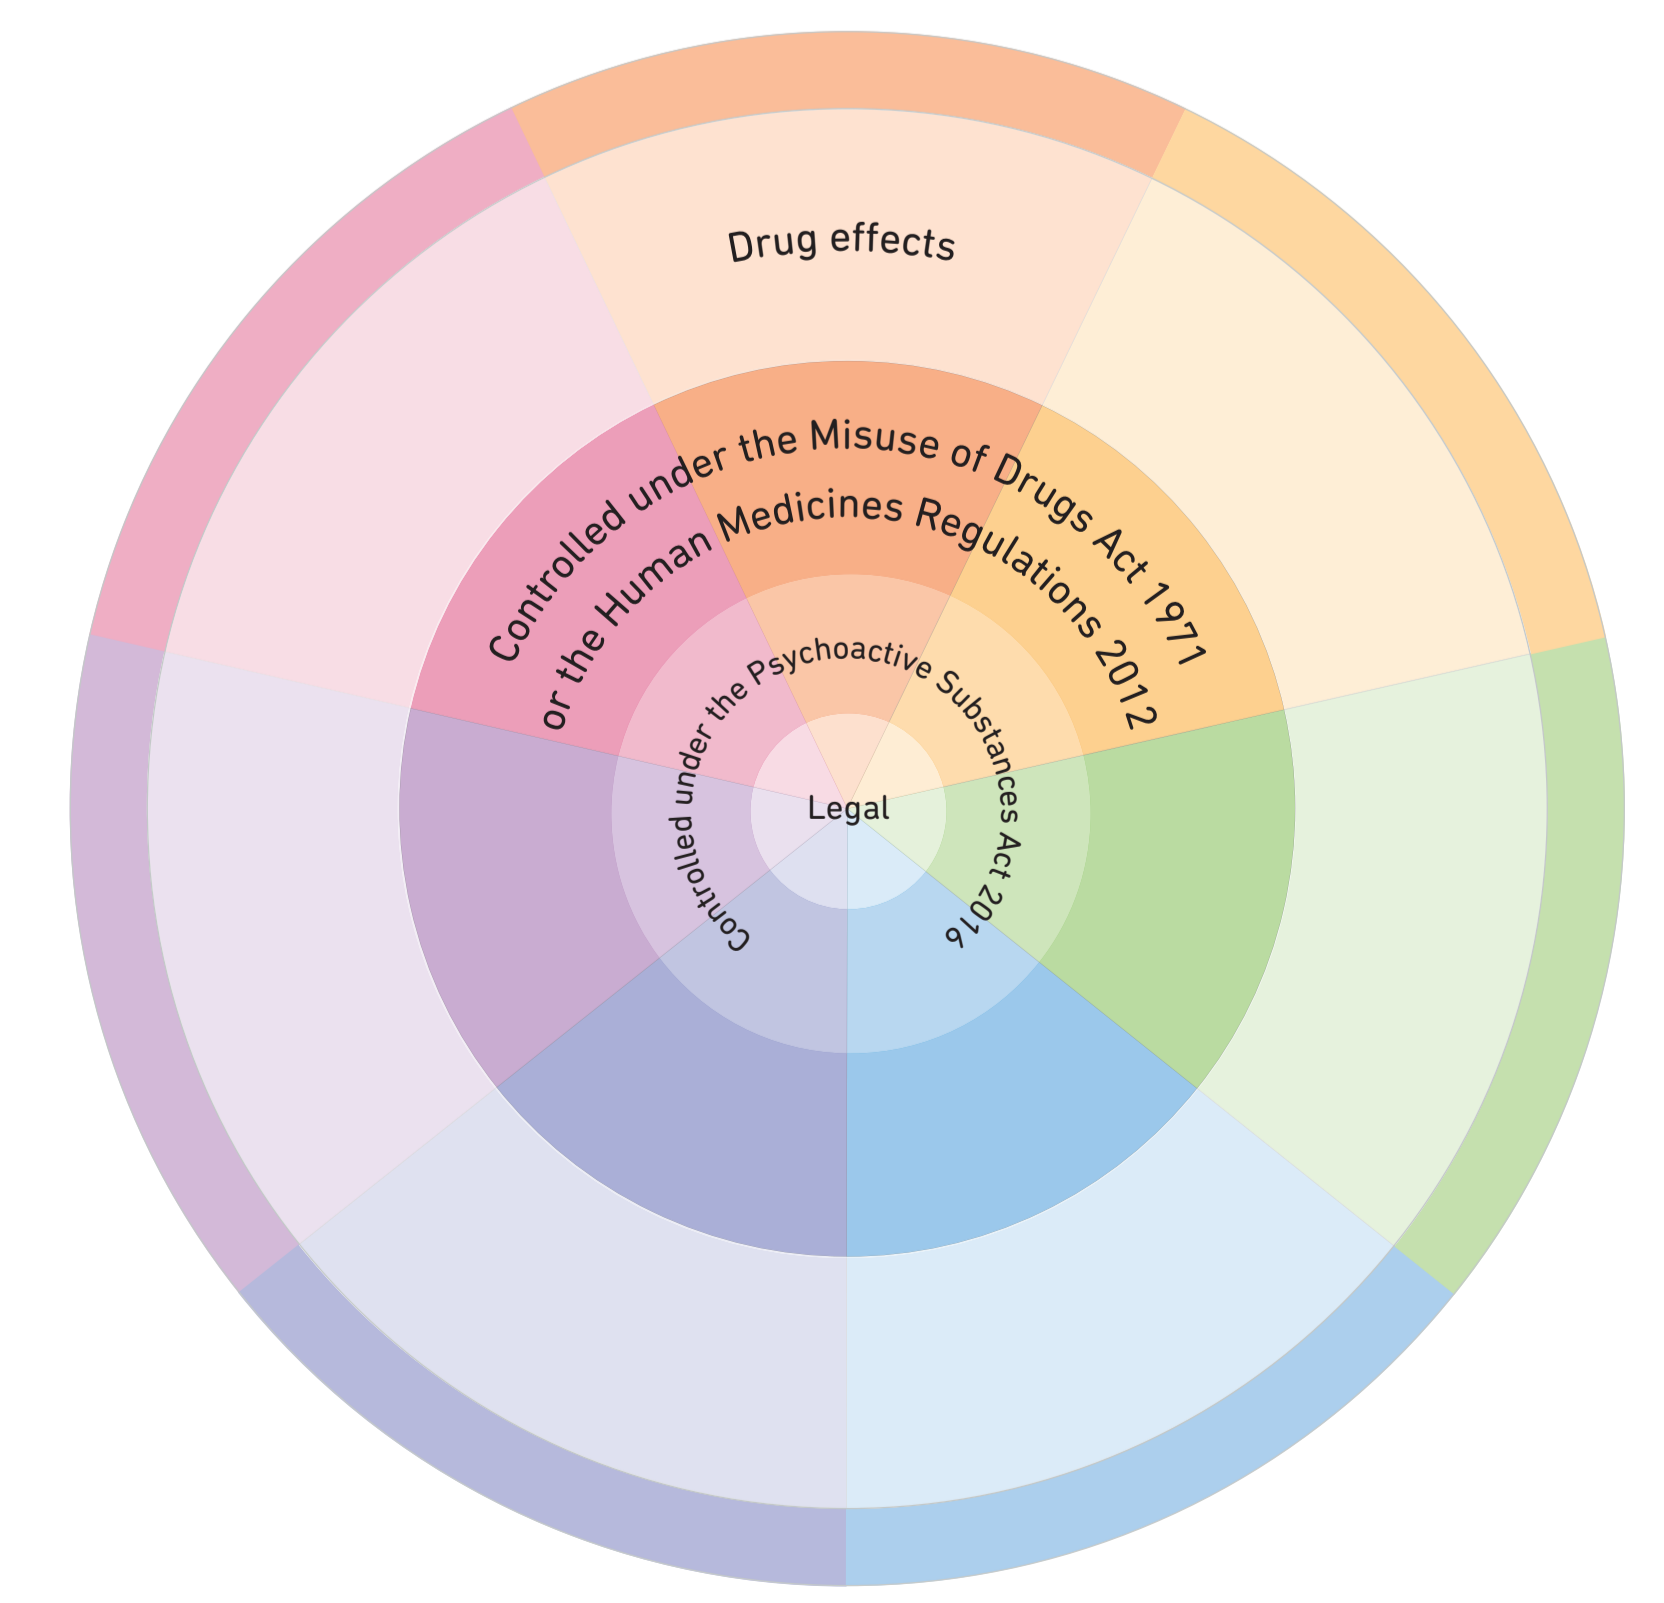

Club Drugs Wheel

[Display poster version 1.0.4 • 30/08/2020]

The Drugs Wheel by Mark Adley is licensed under a Creative Commons Attribution-NonCommercial-ShareAlike 4.0 Unported License. Permissions beyond the scope of this license may be available by using the contact page at thedrugswheel.com.

Not to be used for commercial purposes, visit www.thedrugswheel.com for licencing details

Designed in collaboration with UK and Ireland DrugWatch: an informal association of charities, organisations and individuals who share an interest in establishing a robust early warning system in the UK for all types of drugs.