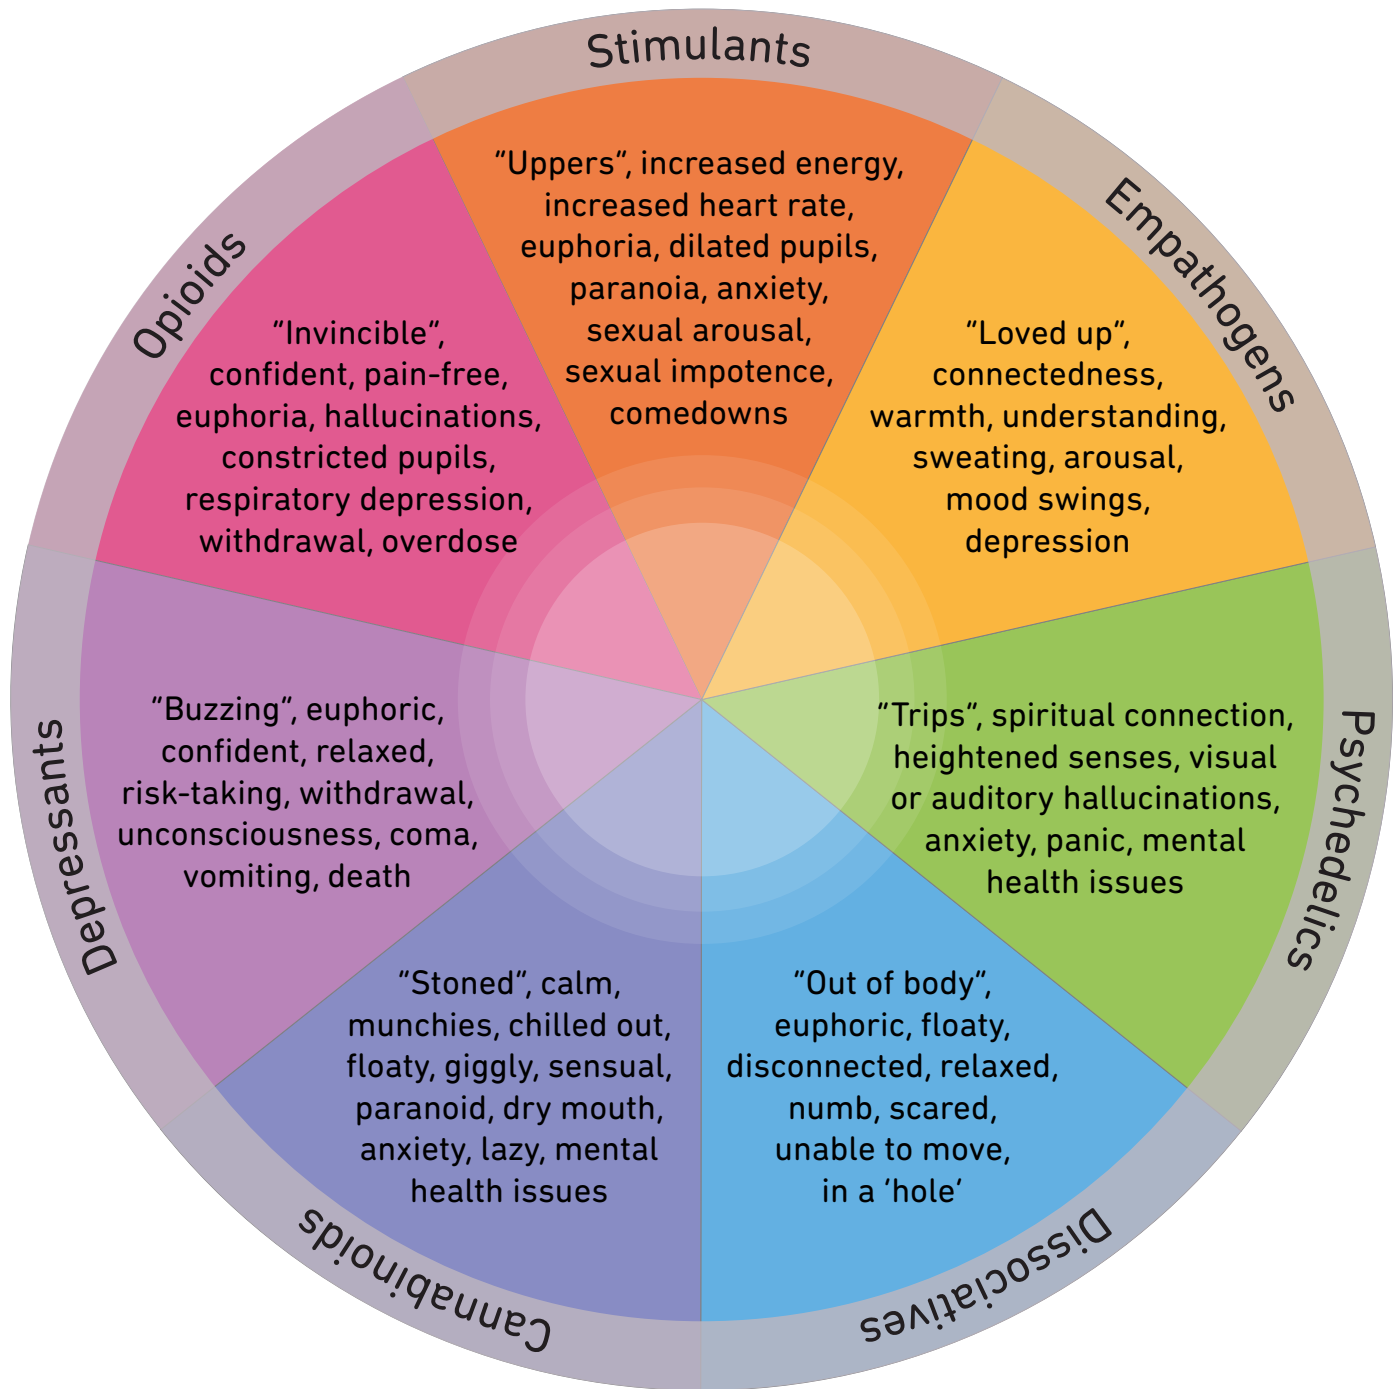

The Drugs Wheel

A new model for substance awareness

Not to be used for commercial purposes, visit www.thedrugswheel.com for licencing details

The Drugs Wheel by Mark Adley is licensed under a Creative Commons Attribution-NonCommercial-ShareAlike 4.0 Unported License. Permissions beyond the scope of this license may be available by contacting mark@thedrugswheel.com.

Designed in collaboration with DrugWatch: an informal association of charities, organisations and individuals who share an interest in establishing a robust early warning system in the UK for all types of drugs.